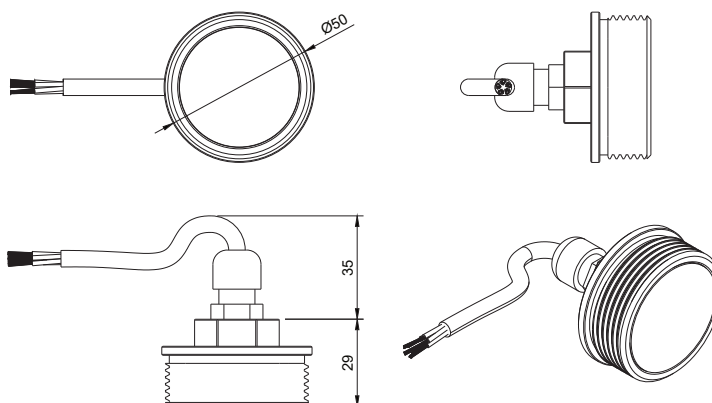

D050S1 LED ROUND 1,5"

Threaded recessed spotlight

Effect light source in the smallest installation space:

The housing is made of solid stainless steel. The front side is protected with clear acrylic glass and additionally fully water-resistant encapsulated.

Latest LED technology in RGBW provides for seamless color changes.

Sophisticated design, durable, efficient, just WEAD.

Specifications

- Installation opening: IG1,5"
- installation depth: 25 mm plus cable entry
- Housing made of V4A stainless steel/ acrylic glass
- Total power RGBW 4 W
- RGBW with dedicated white in 4500 K daylight white
- Illumination angle approx. 160°

Standard

- System voltage 24 VDC
- Constant voltage
- RGBW, color change with dedicated white

Customized

- Cable length

Accessories

- DMX Ctrl 4
- CV Box