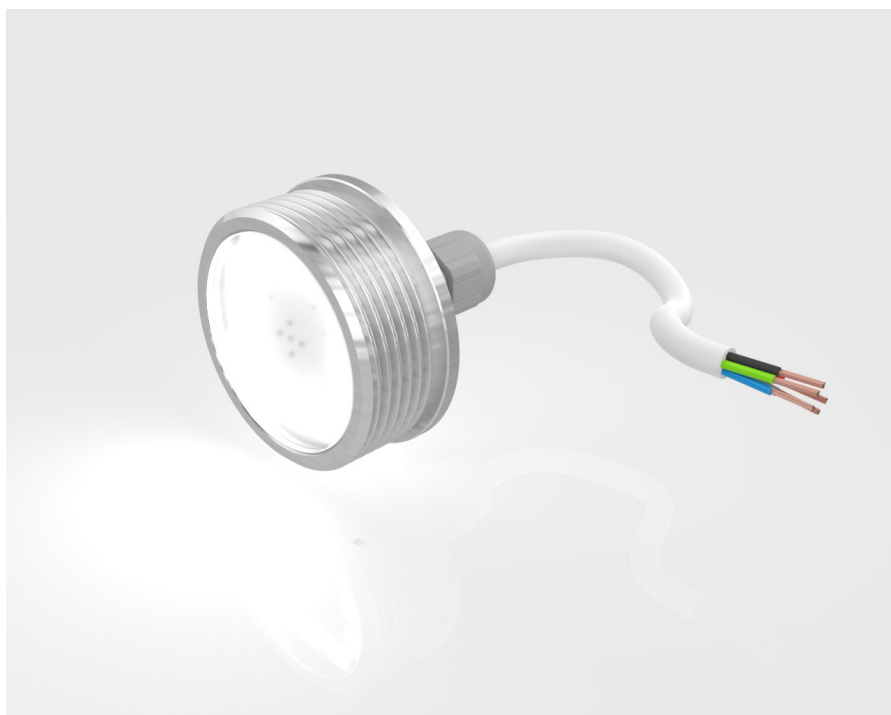

D050S1 LED ROUND 1,5"

Threaded recessed spotlight

Effect light source in the smallest installation space:

The housing is made of solid stainless steel. The front side is protected with clear acrylic glass and additionally fully water-resistant encapsulated.

Latest LED technology in RGBW provides for seamless color changes.

Sophisticated design, durable, efficient, just WEAD.

Specifications

- Installation opening: IG1,5"
- installation depth: 25 mm plus cable entry
- Housing made of V4A stainless steel/ acrylic glass
- Total power RGBW 4 W
- RGBW with dedicated white in 4500 K daylight white
- Illumination angle approx. 160°

Standard

- System voltage 24 VDC
- Constant voltage
- RGBW, color change with dedicated white

Customized

- Cable length

Accessories

- DMX Ctrl 4
- CV Box